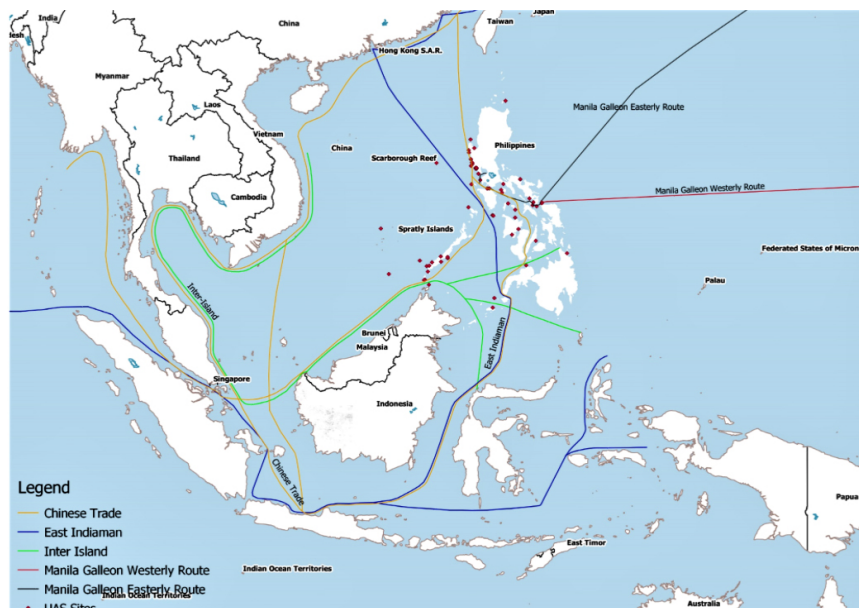

The Southeast Asian Ceramic Society invites you
to attend a lecture by

Bobby C. Orillaneda

*Senior Museum Researcher
Maritime and Underwater Cultural Heritage Division
National Museum of the Philippines*

Wednesday, 22 March 2023

7:00 pm SGT

The Maritime World of 16th Century Philippines: The Shipwreck Evidence

This presentation explores the maritime world of 16th Century Philippines through the examination of shipwrecks and their cargoes. It starts with a historical background as past Philippine societies accommodate the arrival of Spain that reoriented maritime network circuits from the previous Sino-centric and Southeast Asian maritime network links. It also delves into the genesis and early phase of the Manila galleon trade. This will be followed by shipwreck examples (*Española*, *Gujangan*, *Royal Captain*, *San Isidro*, *Gasán*, and the *San Diego*) to complement the historical documents.

The Speaker:

Bobby C. Orillaneda is the Senior Museum Researcher and Officer-in-Charge of the Maritime and Underwater Cultural Heritage Division of the National Museum of the Philippines. He finished his master's degree in Archaeology at the University of the Philippines Archaeological Studies Program and is currently finishing his doctorate degree at the Centre for Maritime Archaeology (OCMA), University of Oxford. He is the current President of the Kapisanan ng mga Arkeologist sa Pilipinas, Inc. (Guild of Archaeologists in the Philippines). His interests include Asian ceramics, Southeast Asian pre-colonial and colonial maritime trade, World War II shipwrecks and the preservation and management of the Philippine underwater cultural heritage.